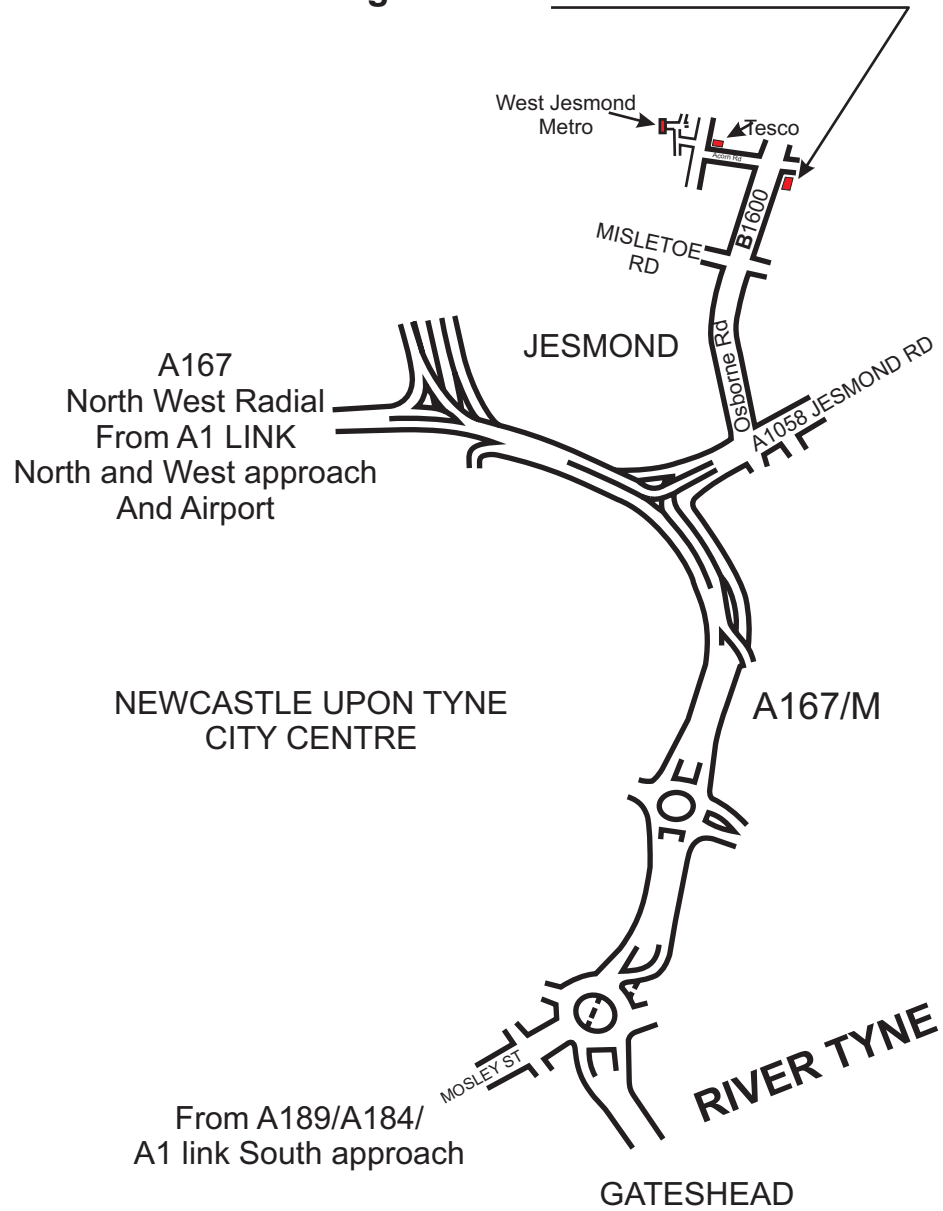

The George Hotel and N°88 Restaurant

MAP

88 Osborne Road · Jesmond · Newcastle upon Tyne · NE2 2AP
Telephone: 0191 2814442/2812943 · Fax: 0191 2818300
www.infotel.co.uk/15560
Email: ghotel.bookings@btconnect.com